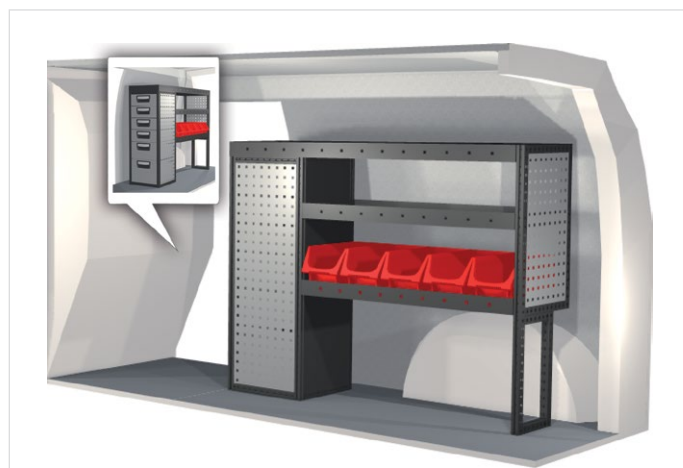

20100162	1161 mm	324 mm	918 mm	40.7