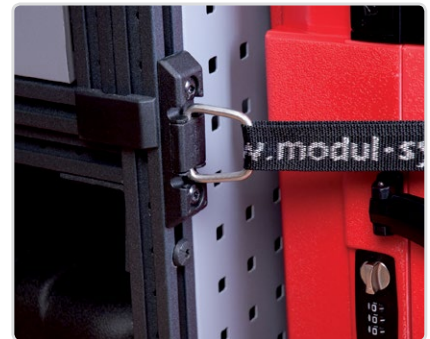

Lashing eyelet
Part No: 50025-03