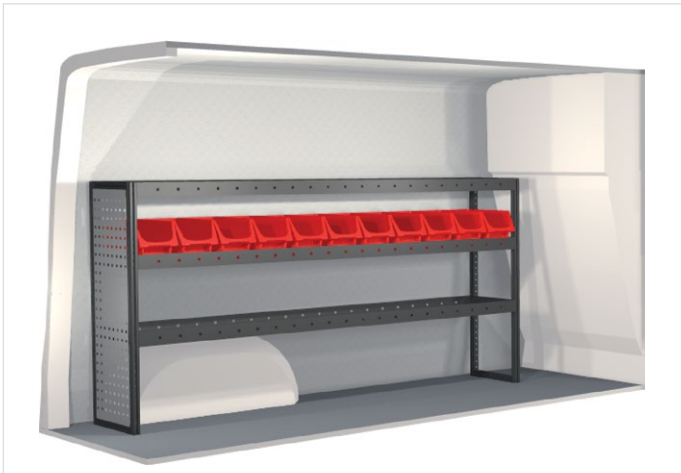

Renault

Trafic 5 m³ (L1 H1)

20100171	1836 mm	324 mm	918 mm	35.3