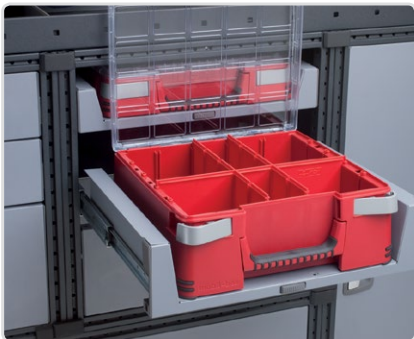

### Included in racking kits:

- Ball bearing runners in drawer units
- Rubber mats in shelves
- Plastic foam liners in drawers
- Fitting kit for racking

Roof rack  
Part No: 27036

# Accessories

Grab handle  
Part No: 50014-03

Load stop  
Part No: 50250-03

Kit tool holders  
Part No: 10848 (15 pcs)  
Part No: 10849 (30 pcs)  
Part No: 10850 (50 pcs)

Mobil-Box  
Part No: 10566, width 486 mm (low)  
Part No: 10563, width 486 mm (high)