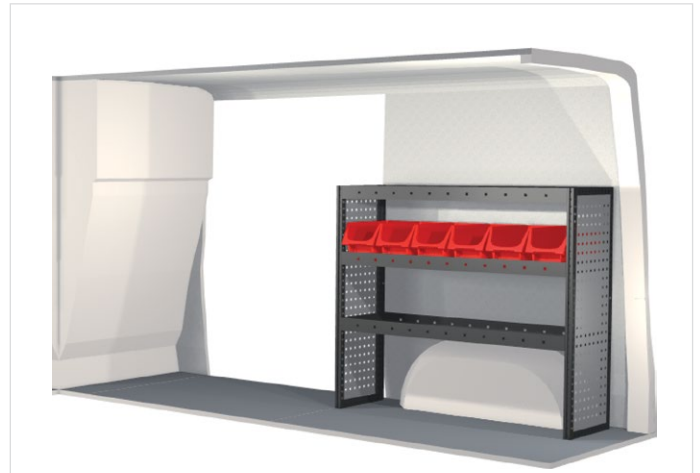

20100169	1026 mm	324 mm	918 mm	22.3